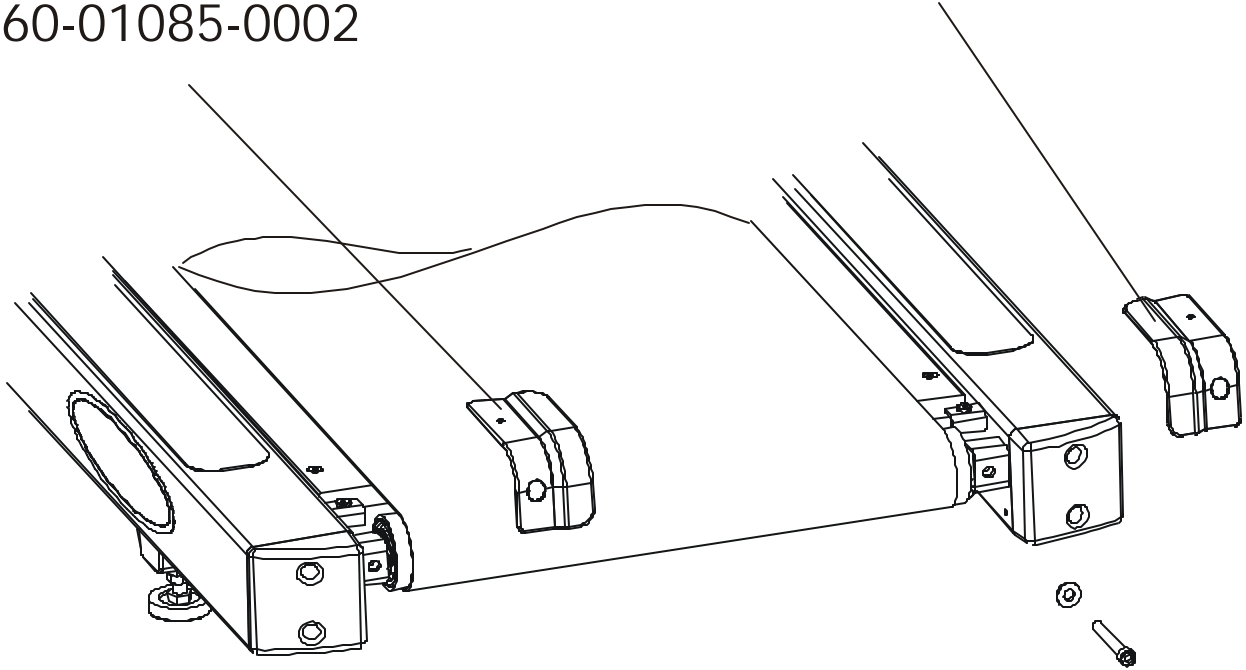

91TW-0XXX-02

S/N WTF100000 and up

Rear Roller
Cover Guards LT
0K60-01085-0002

Rear Roller
Cover Guards RT
0K60-01085-0001

Washer(2)
0017-00104-0334

Rear Roller
Adjusting Bolt(2)
0017-00101-1779

ARCTIC SILVER 91TW
DC Controller and On/Off Switch